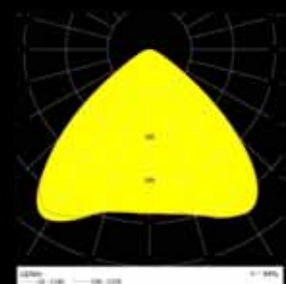

rough service mark **YES**

lamp dimensions **A/B/C = 425/315/130 mm**

lamp weight **7,7 kg**

packaging dimensions **A/B/C = 525/320/150 mm**

packaging weight **7,2 kg**

**Photometric curves**

N NARROW(30°)

W WIDE(49°)

WW VERYWIDE(64°)

WWW VERYVERYWIDE(104°)