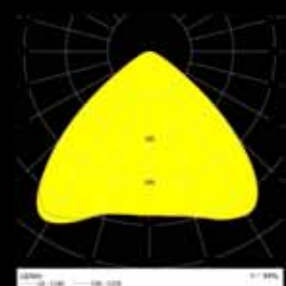

rough service mark **YES**

lamp dimensions **A/B/C = 625/315/130 mm**

lamp weight **11,5 kg**

packaging dimensions **A/B/C = 725/320/150 mm**

packaging weight **11,0 kg**

**Photometric curves**

N NARROW(30°)

W WIDE(49°)

WW VERYWIDE(64°)

WWW VERYVERYWIDE(104°)