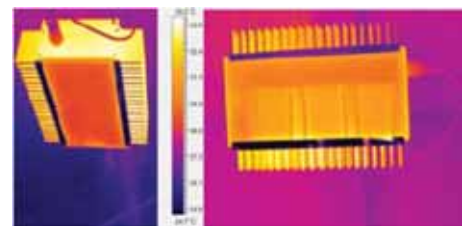

### Heat sink design

Unique linear design with vertical ribs allows the LEDs to have an optimal heat dissipation without a worry of them overheating. Side vertical ribs allow the dust to fall off the lamp and prevent accumulation of dust on the vital parts of the lamp.