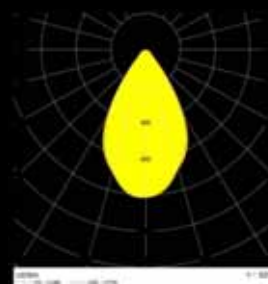

lamp weight **6,2 kg**

packaging dimensions **A/B/C = 425/320/150 mm**

packaging weight **5,7 kg**

Photometric curves

N NARROW(30°)

W WIDE(49°)

WW VERYWIDE(64°)

WWW VERYVERYWIDE(104°)